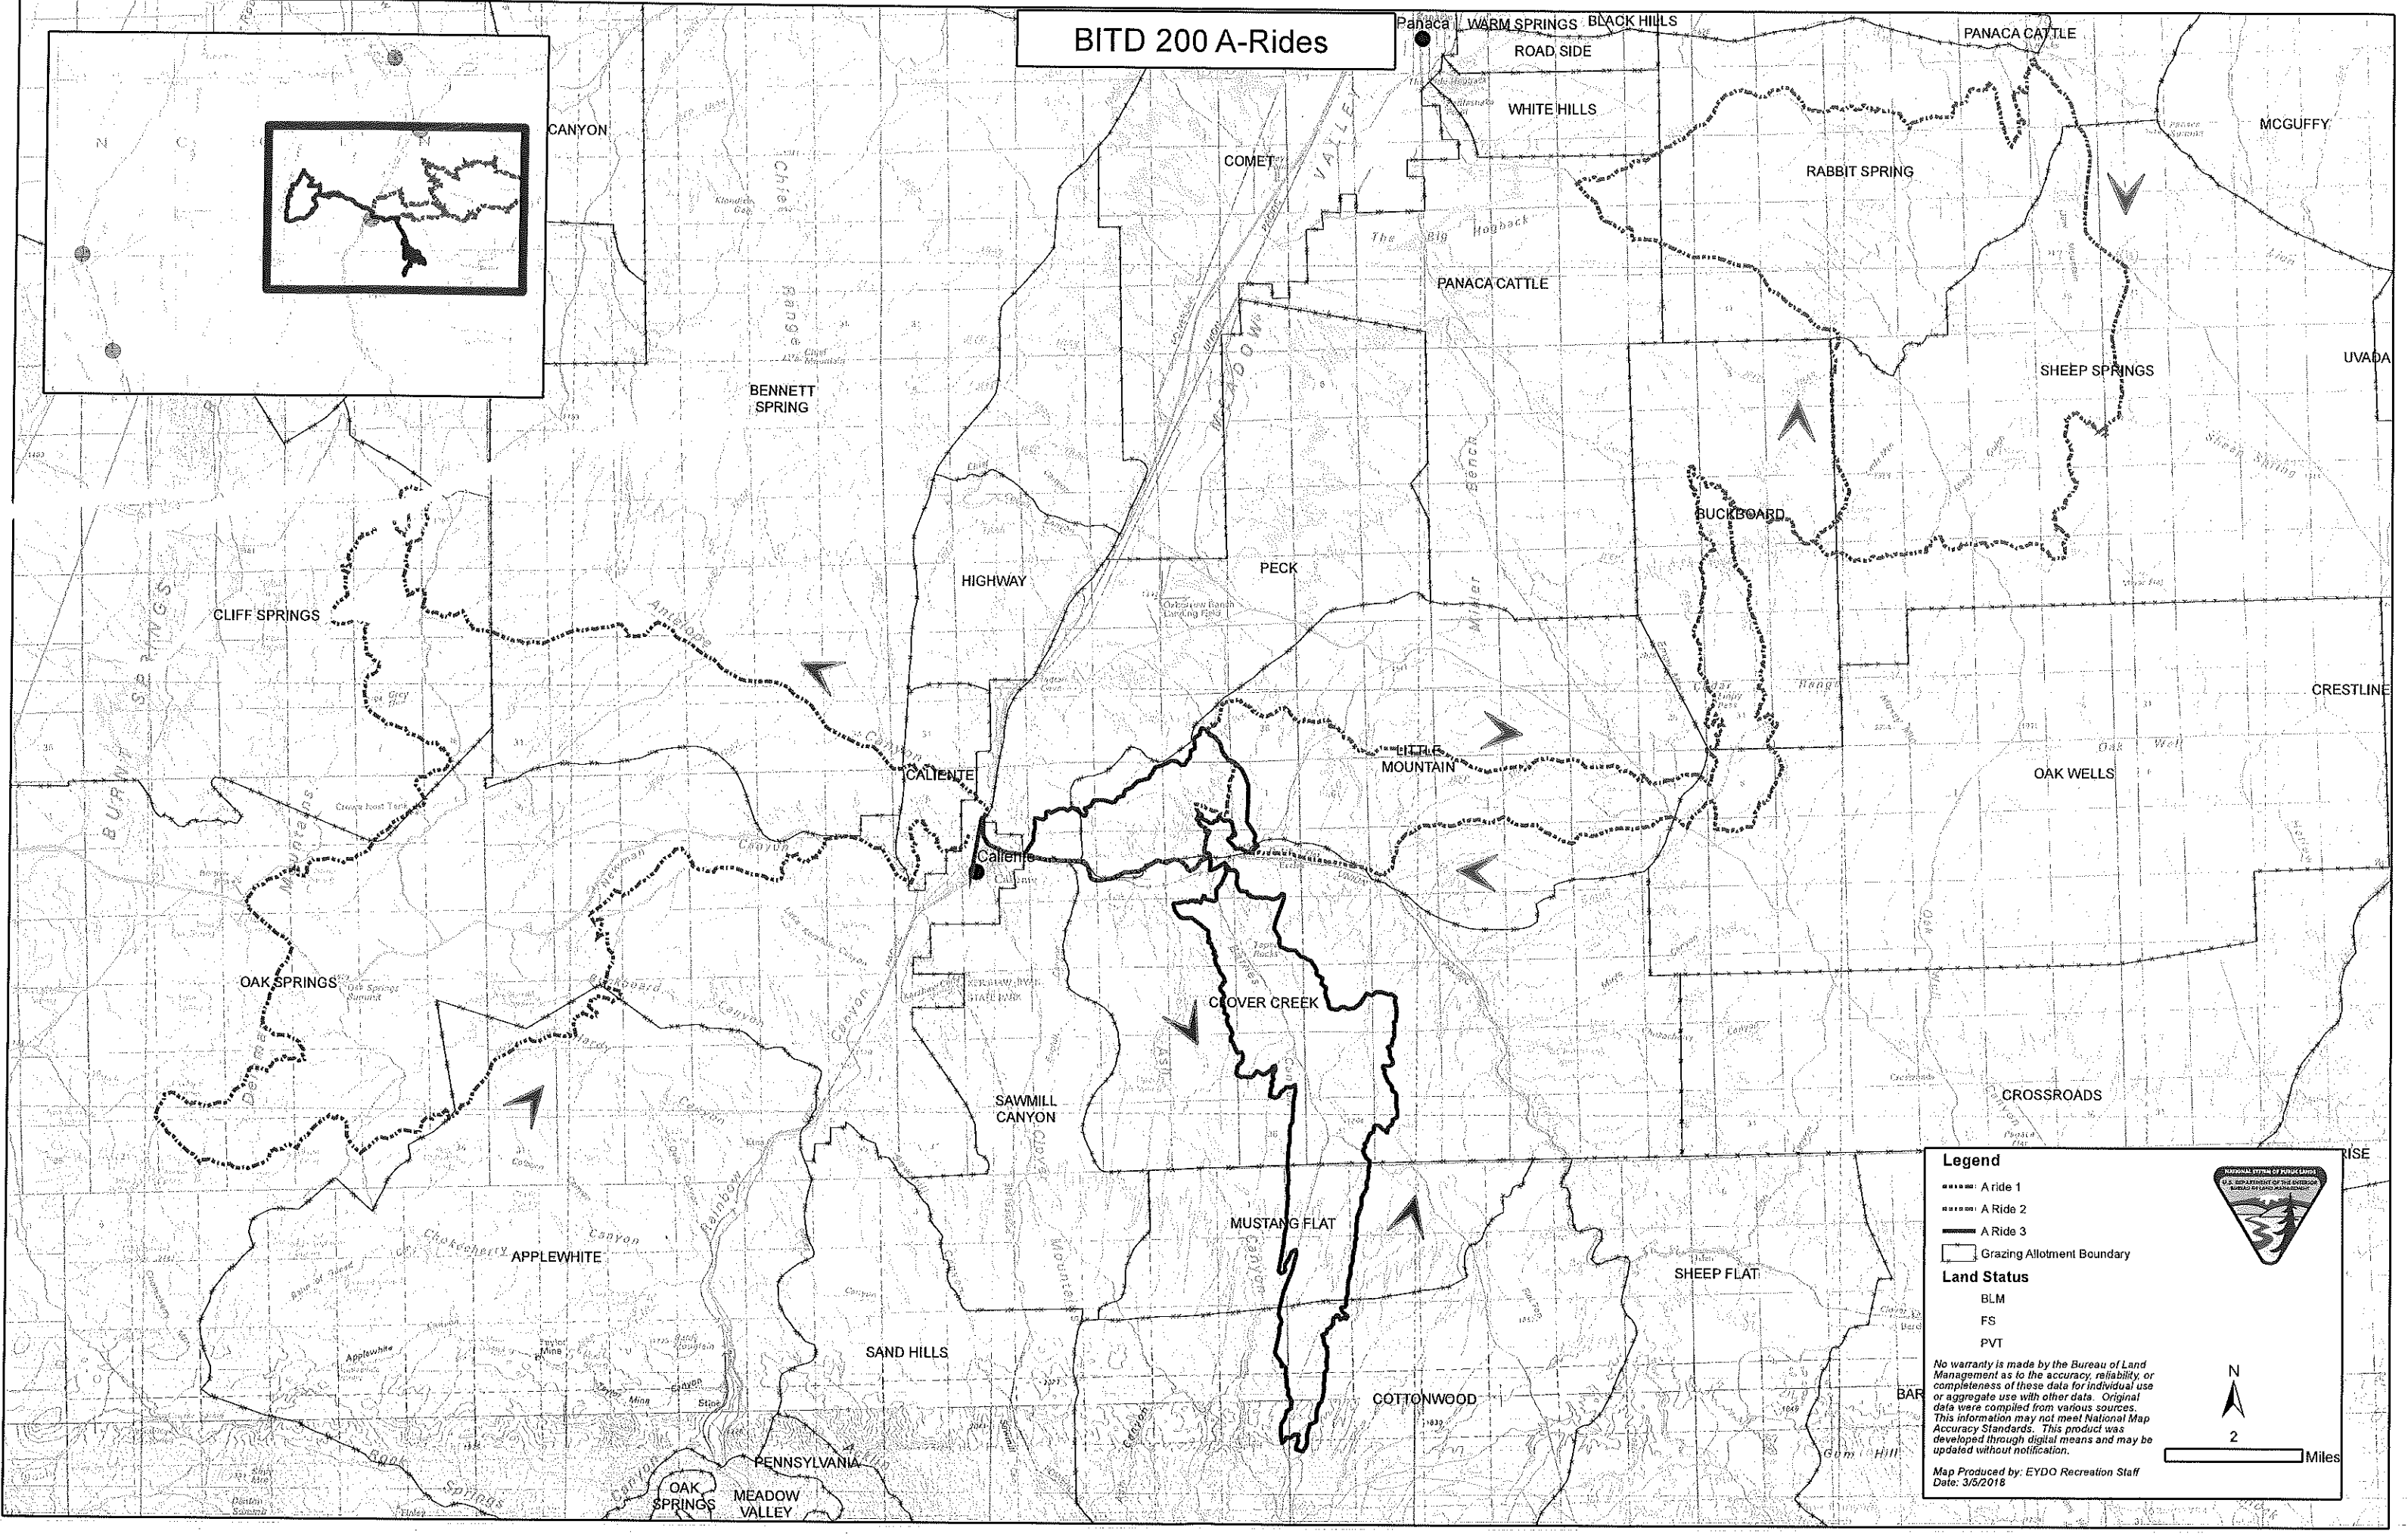

BITD 200 A-Rides

Legend

- A Ride 1
- A Ride 2
- A Ride 3
- Grazing Allotment Boundary

Land Status

- BLM
- FS
- PVT

No warranty is made by the Bureau of Land Management as to the accuracy, reliability, or completeness of these data for individual use or aggregate use with other data. Original data were compiled from various sources. This information may not meet National Map Accuracy Standards. This product was developed through digital means and may be updated without notification.

Map Produced by: EYDO Recreation Staff
Date: 3/5/2018