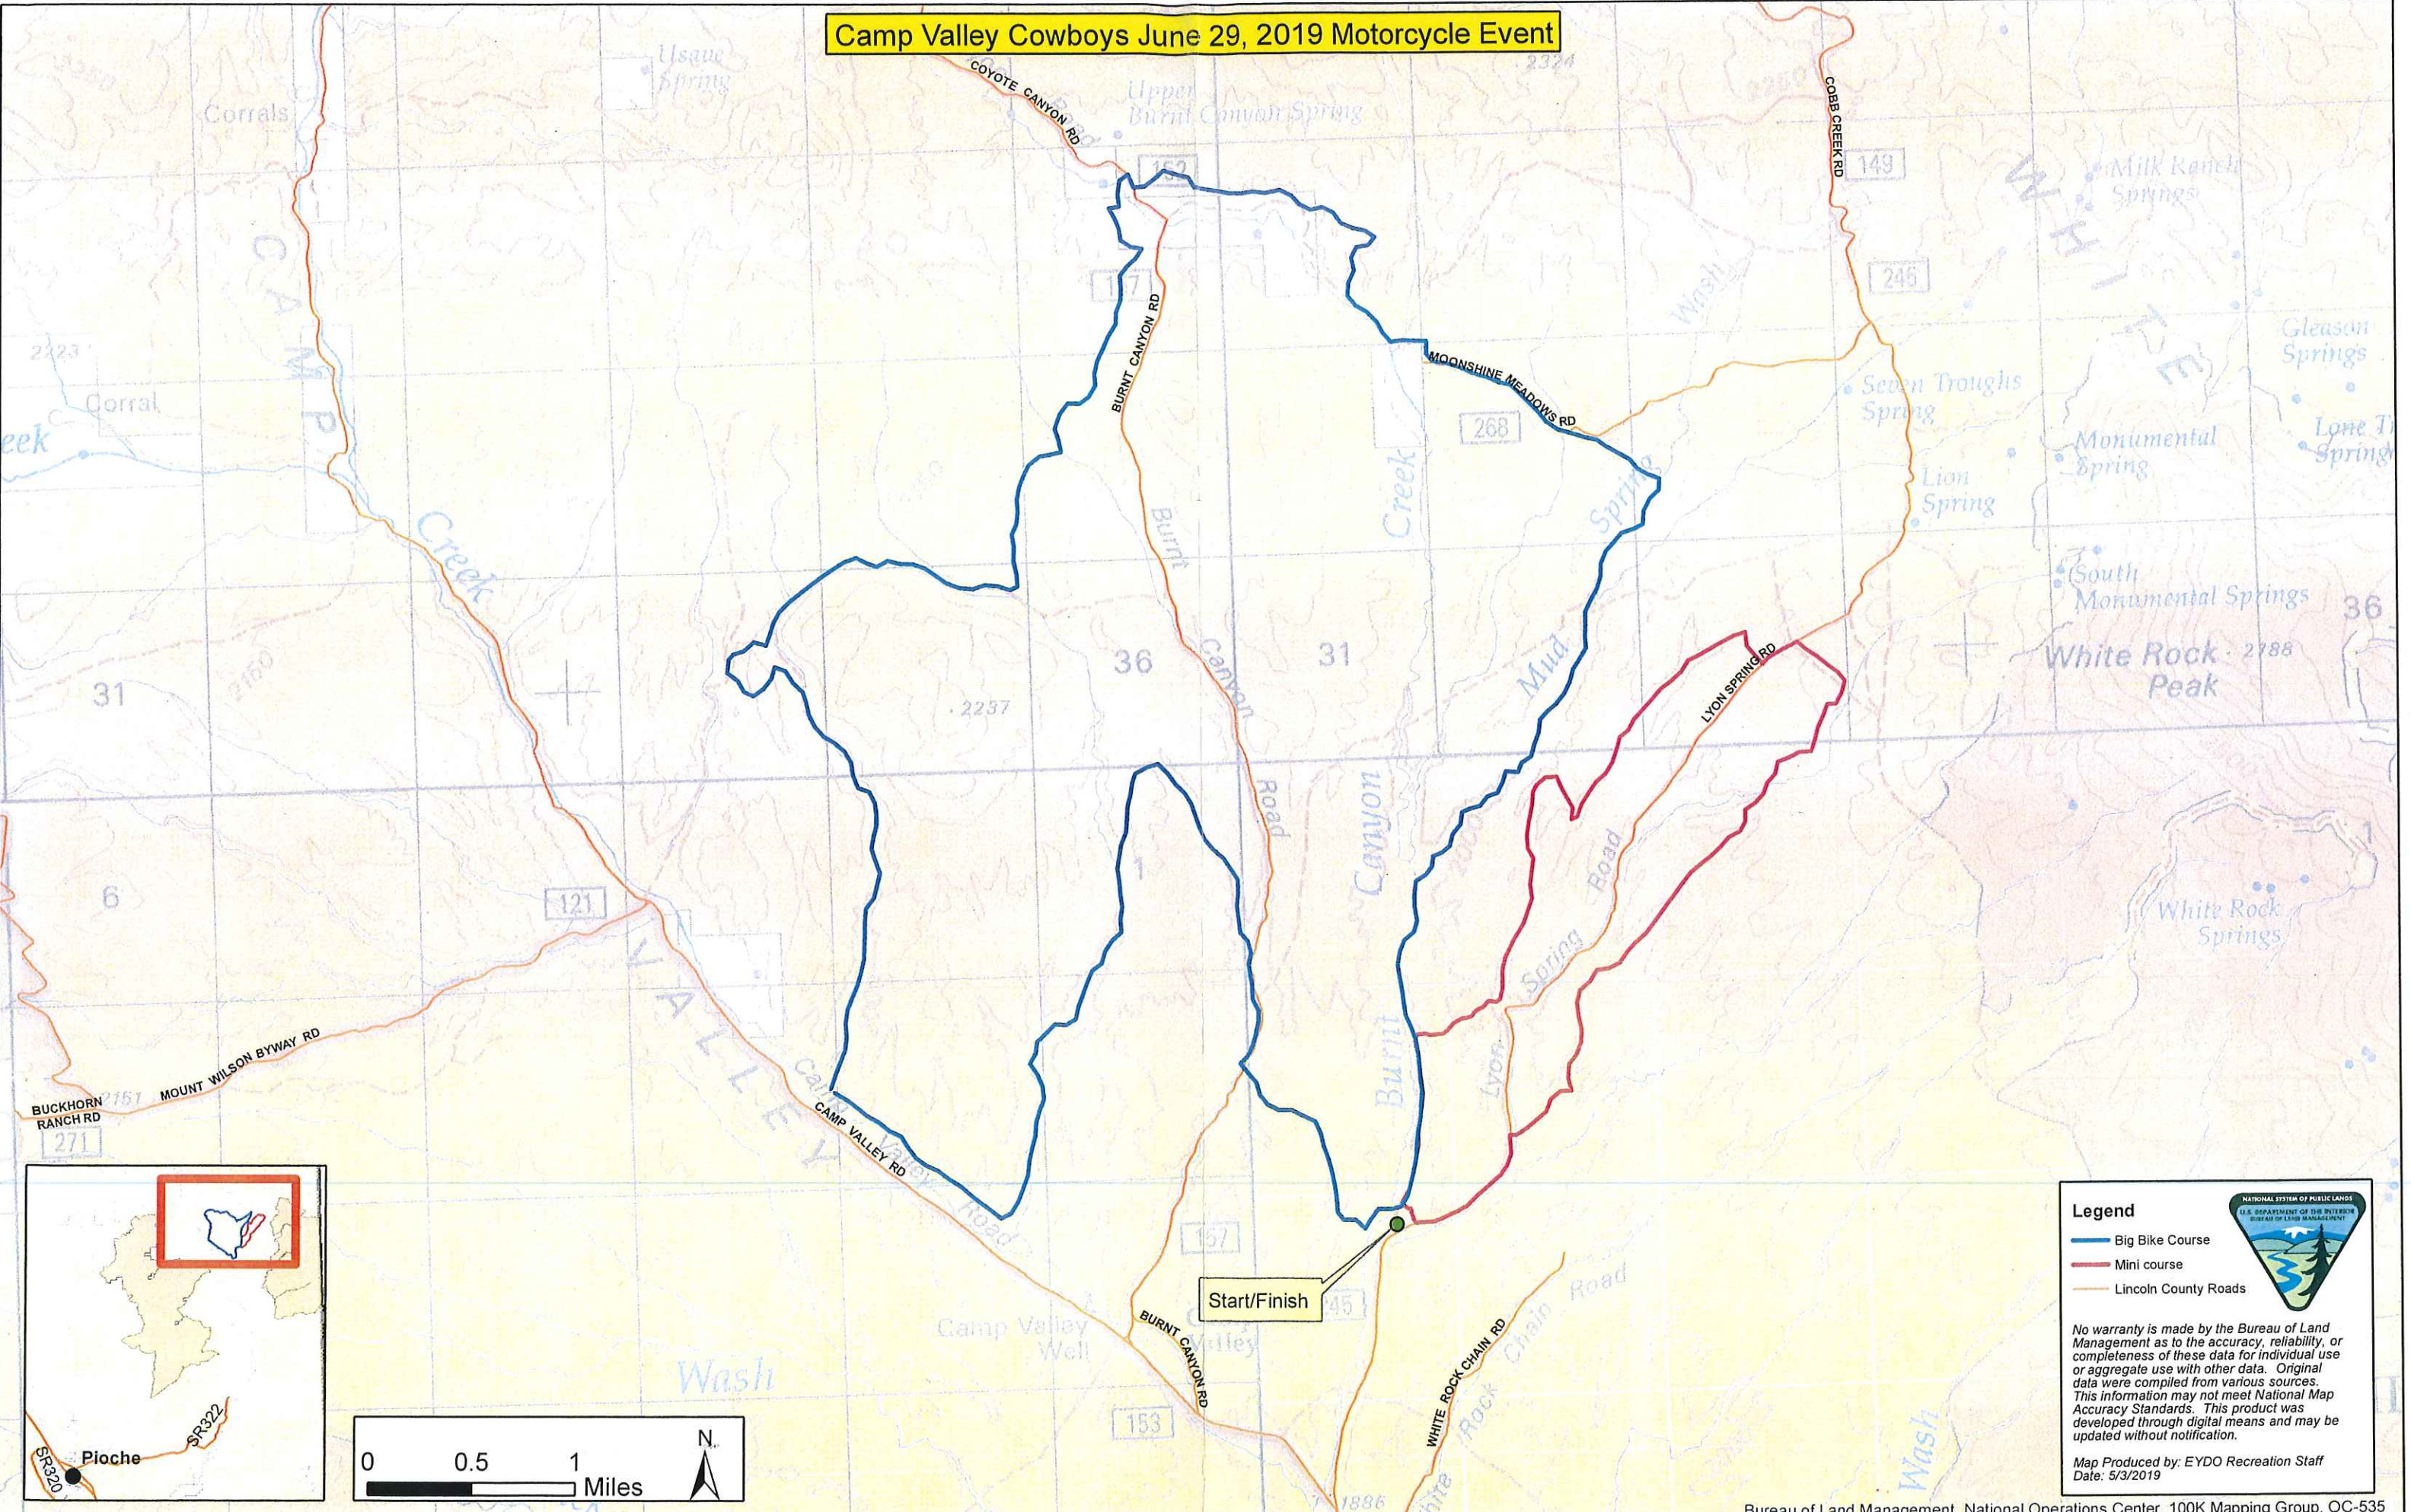

Camp Valley Cowboys June 29, 2019 Motorcycle Event

Legend

- Big Bike Course
- Mini course
- Lincoln County Roads

No warranty is made by the Bureau of Land Management as to the accuracy, reliability, or completeness of these data for individual use or aggregate use with other data. Original data were compiled from various sources. This information may not meet National Map Accuracy Standards. This product was developed through digital means and may be updated without notification.

Map Produced by: EYDO Recreation Staff
Date: 5/3/2019